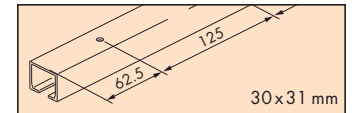

Garnituren / Sets / Garnitures

EKU-PORTA 60/100	
1 Türe Door Porte	60 No. 057.3133.072 100 No. 057.3133.071
2x	2x 2x
2x	2x
1x	

EKU-PORTA 60	
1 Türe Door Porte	No. 057.3134.071
2x	2x 2x
2x	2x
1x	
Alu Aluminium Alu 2000x30x31 mm	

EKU-PORTA 100	
1 Türe Door Porte	No. 057.3135.071
2x	2x 2x
2x	1x 2x
1x	
Alu eloxiert Aluminium anodized Alu anodisé 2000x30x31 mm	

Zubehör / Accessories / Accessoires

Einfachlaufschiene, Alu, gelocht

Running track, aluminium, pre-drilled
Rail de roulement, en alu, perforé

Gr./Size	Art. No.
1500 mm	057.3016.150
1700 mm	057.3016.170
2000 mm	057.3016.200
2500 mm	057.3016.250
6000 mm	057.3016.600

Einfachlaufschiene, Alu eloxiert, gelocht

Running track, aluminium anodized, pre-drilled
Rail de roulement, en alu anodisé, perforé

2000 mm	057.3016.201
2500 mm	057.3016.251
2500 mm	057.3016.256*
6000 mm	057.3016.601

*Montageöffnung und Abdeckkappe / Assembly opening and cover cap / L'ouverture de montage et cache: ☐ 21

Sonderzubehör / Special accessories / Accessoires spéciaux: ☐ 22

Einzelteile / Components / Pièces détachées: ☐ 24