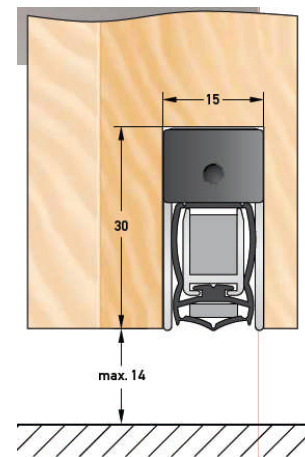

Artikelnummer	Beschreibung	Länge in mm	kürzbar	Listenpreis
DBB1530SL.0459	DEVENTER Brandschutz DBB 1530	459mm	nein	70,02
DBB1530SL.0584	DEVENTER Brandschutz DBB 1530	584mm	nein	74,34
DBB1530SL.0709	DEVENTER Brandschutz DBB 1530	709mm	nein	75,60
DBB1530SL.0834	DEVENTER Brandschutz DBB 1530	834mm	nein	76,74
DBB1530SL.0959	DEVENTER Brandschutz DBB 1530	959mm	nein	77,94
DBB1530SL.1084	DEVENTER Brandschutz DBB 1530	1084mm	nein	79,44
DBB1530SL.1209	DEVENTER Brandschutz DBB 1530	1209mm	nein	81,84